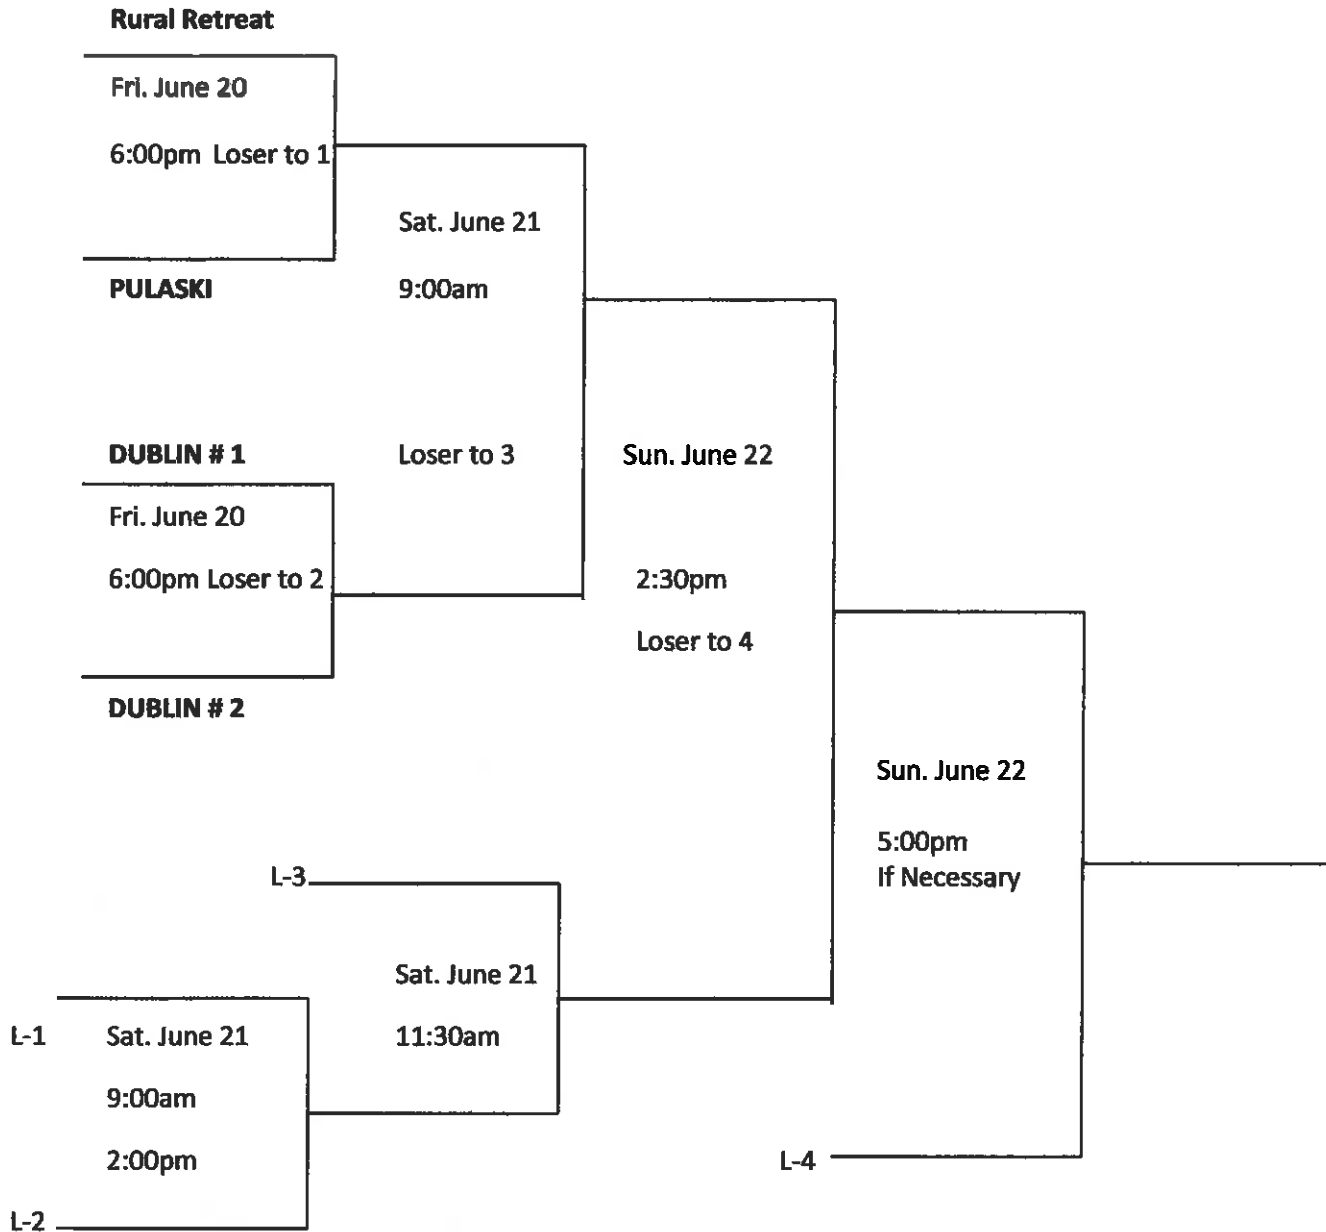

SOUTHWEST VA. GIRLS SOFTBALL TOURNAMENT

2014

GIRLS 10 & Under "POOL A" Bracket

Games Played at Randolph Park

Dublin 1, Dublin 2, Pulaski, Rural Retreat

SOUTHWEST VA. GIRLS SOFTBALL TOURNAMENT

2014

GIRLS 10 & Under "POOL B" Bracket

Games Played at Carroll Recreation Park

Carroll Angels, Carroll Cavaliers, Carroll Eagles, Carroll Tigers

SOUTHWEST VA. GIRLS SOFTBALL TOURNAMENT

2014

GIRLS 10 & Under "POOL C" Bracket

Games Played at Grayson Rec. Park

Grayson Lady Devils, Grayson Red Sox, Fries Wildcats, Sheffey

SOUTHWEST VA. GIRLS SOFTBALL TOURNAMENT

2014

GIRLS 10 & Under "POOL D" Bracket

Games Played at Mt. View Park

Galax Maroon Tide, Galax Lightning, Max Meadows, Wytheville Maroon, Wytheville Maroon/Silver