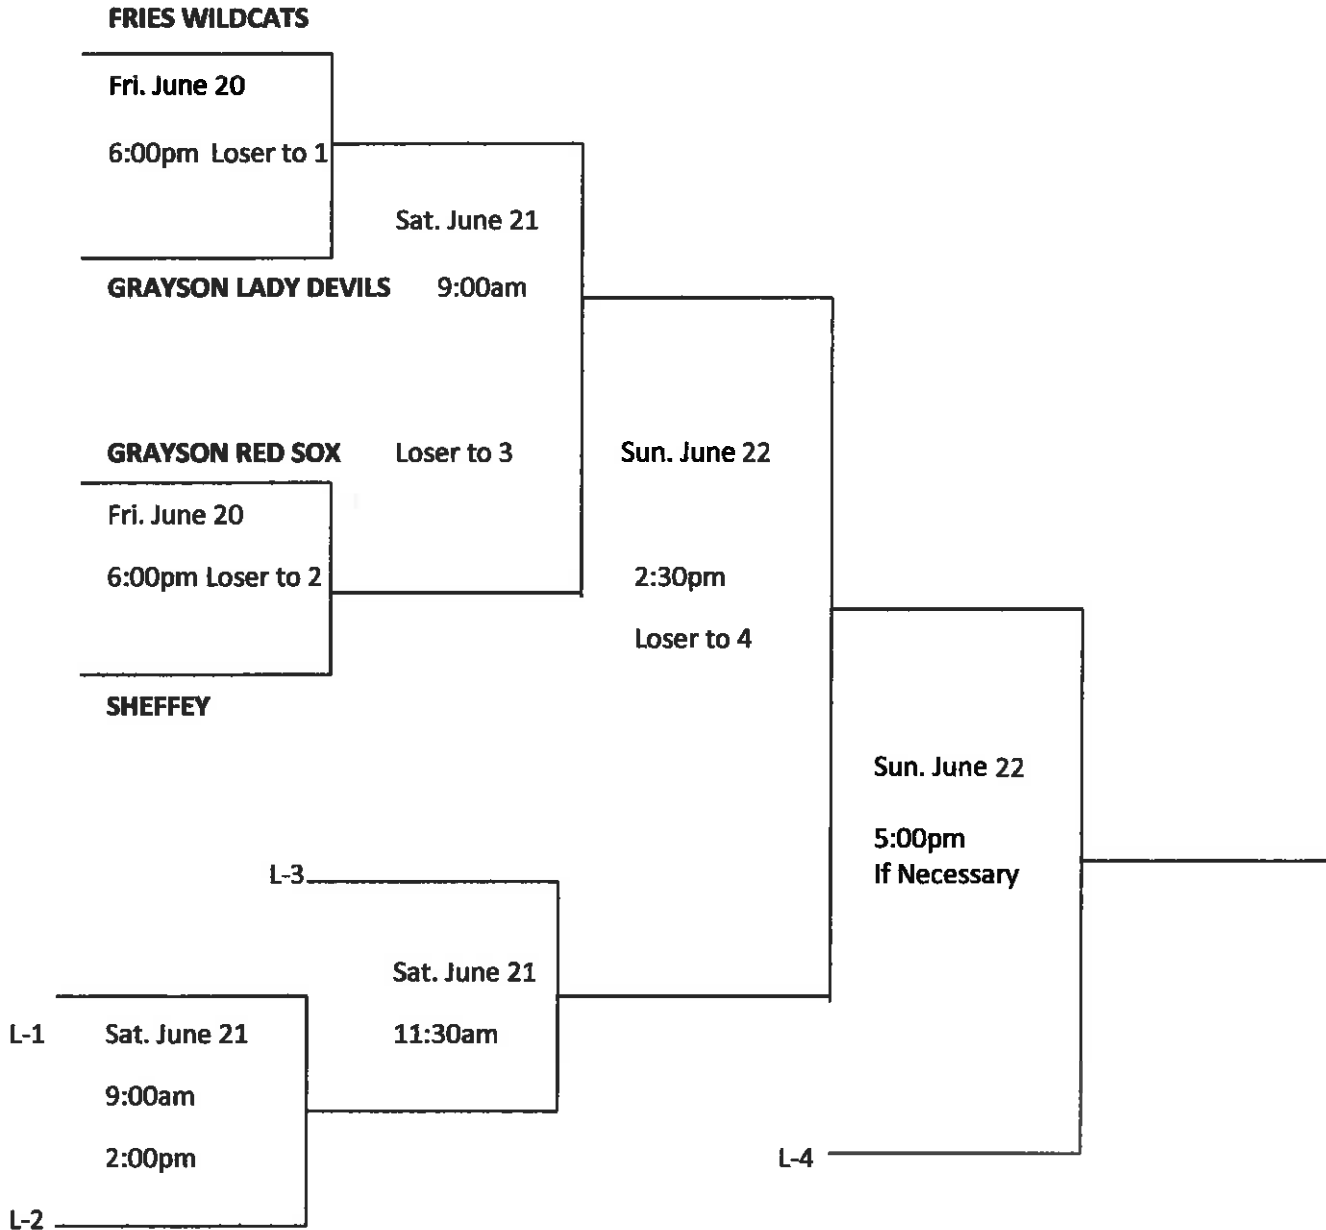

SOUTHWEST VA. GIRLS SOFTBALL TOURNAMENT

2014

GIRLS 10 & Under "POOL A" Bracket

Games Played at Randolph Park

Dublin 1, Dublin 2, Pulaski, Rural Retreat

SOUTHWEST VA. GIRLS SOFTBALL TOURNAMENT

2014

GIRLS 10 & Under "POOL B" Bracket

Games Played at Carroll Recreation Park

Carroll Angels, Carroll Cavaliers, Carroll Eagles, Carroll Tigers

SOUTHWEST VA. GIRLS SOFTBALL TOURNAMENT

2014

GIRLS 10 & Under "POOL C" Bracket

Games Played at Grayson Rec. Park

Grayson Lady Devils, Grayson Red Sox, Fries Wildcats, Sheffey

SOUTHWEST VA. GIRLS SOFTBALL TOURNAMENT

2014

GIRLS 10 & Under "POOL D" Bracket

Games Played at Mt. View Park

Galax Maroon Tide, Galax Lightning, Max Meadows, Wytheville Maroon, Wytheville Maroon/Silver

SOUTHWEST VA. GIRLS SOFTBALL TOURNAMENT

2014

GIRLS 10 & Under CHAMPIONSHIP Bracket

Games Played at Randolph Park

GIRLS 13 & Under CHAMPIONSHIP

Sat. June 28 SWVA East Champion vs SWVA West Champion at Randolph Park