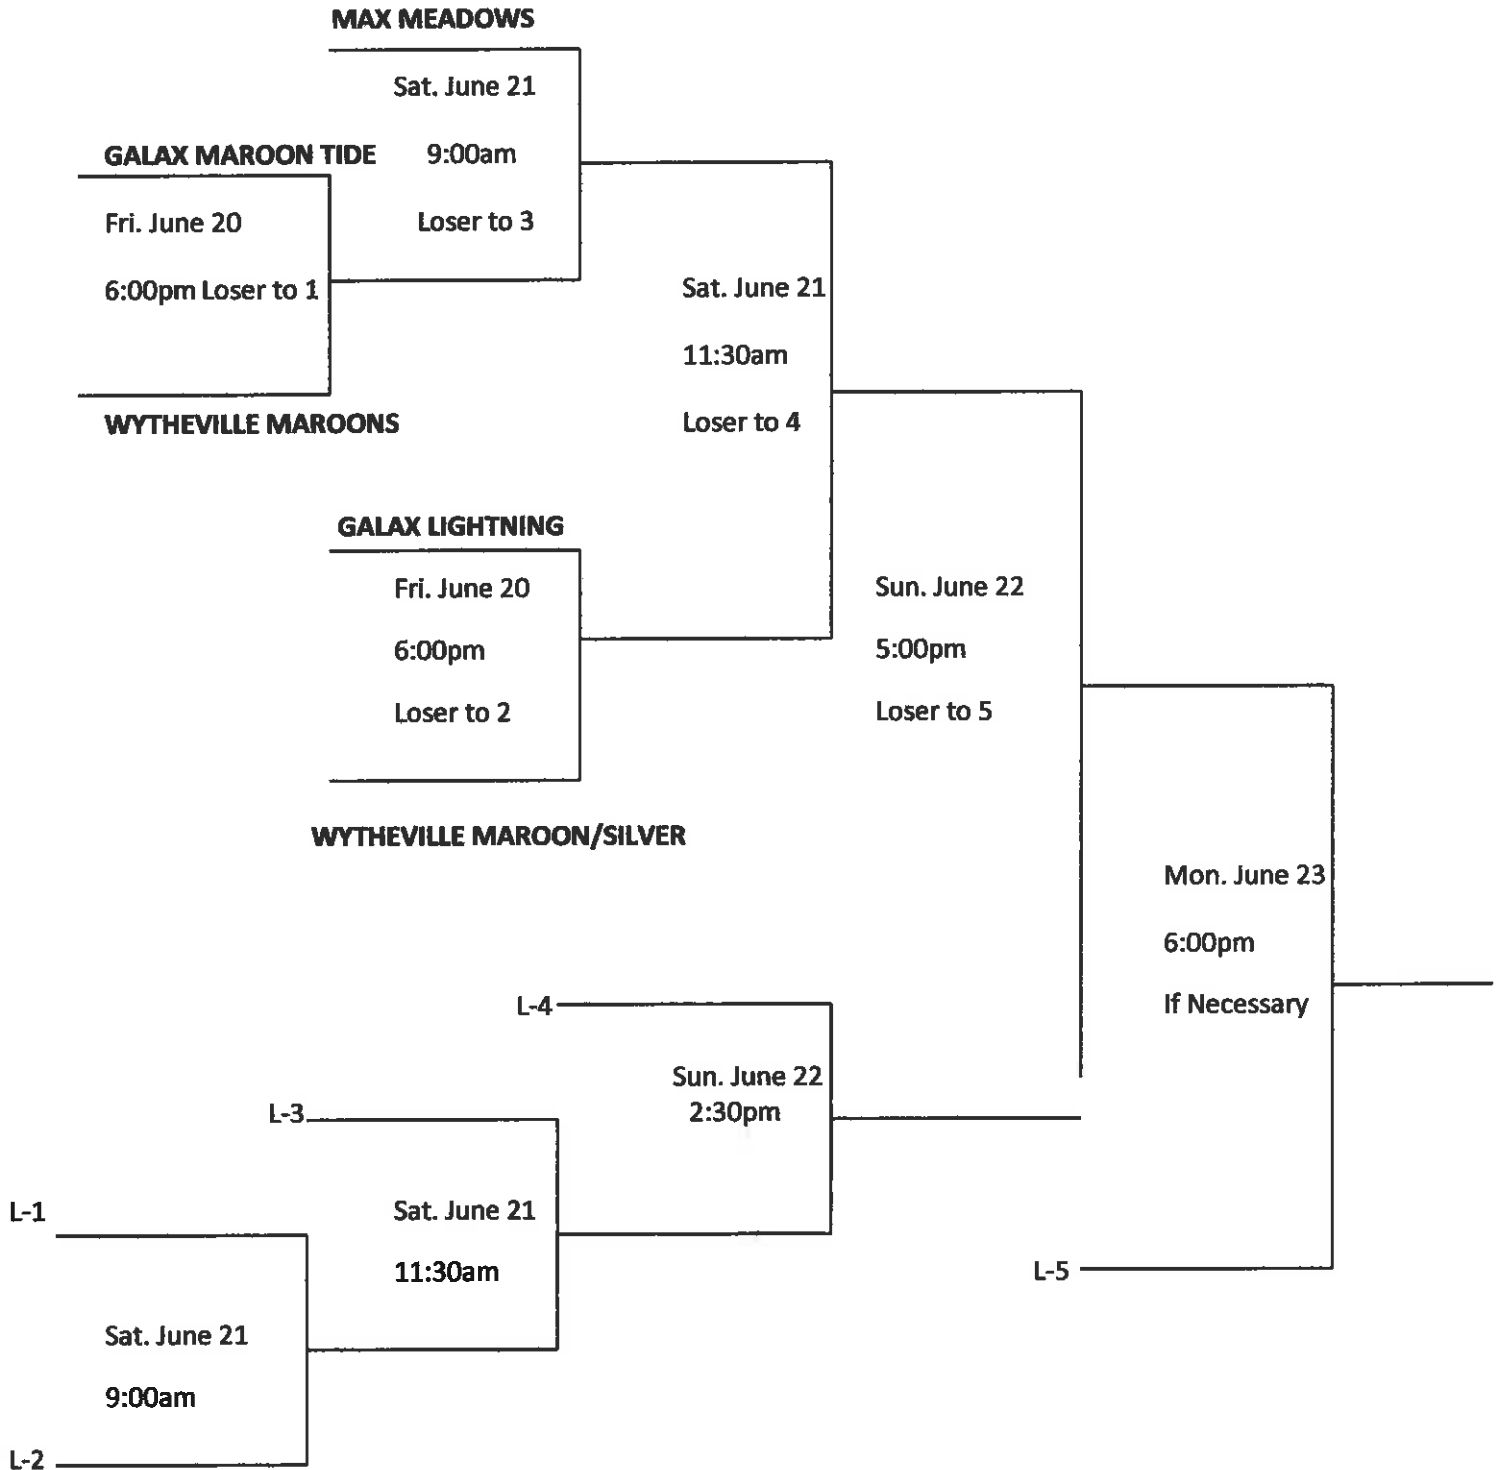

SOUTHWEST VA. GIRLS SOFTBALL TOURNAMENT

2014

GIRLS 10 & Under "POOL A" Bracket

Games Played at Randolph Park

Dublin 1, Dublin 2, Pulaski, Rural Retreat

SOUTHWEST VA. GIRLS SOFTBALL TOURNAMENT

2014

GIRLS 10 & Under "POOL B" Bracket

Games Played at Carroll Recreation Park

Carroll Angels, Carroll Cavaliers, Carroll Eagles, Carroll Tigers

SOUTHWEST VA. GIRLS SOFTBALL TOURNAMENT

2014

GIRLS 10 & Under "POOL C" Bracket

Games Played at Grayson Rec. Park

Grayson Lady Devils, Grayson Red Sox, Fries Wildcats, Sheffey

SOUTHWEST VA. GIRLS SOFTBALL TOURNAMENT

2014

GIRLS 10 & Under "POOL D" Bracket

Games Played at Mt. View Park

Galax Maroon Tide, Galax Lightning, Max Meadows, Wytheville Maroon, Wytheville Maroon/Silver