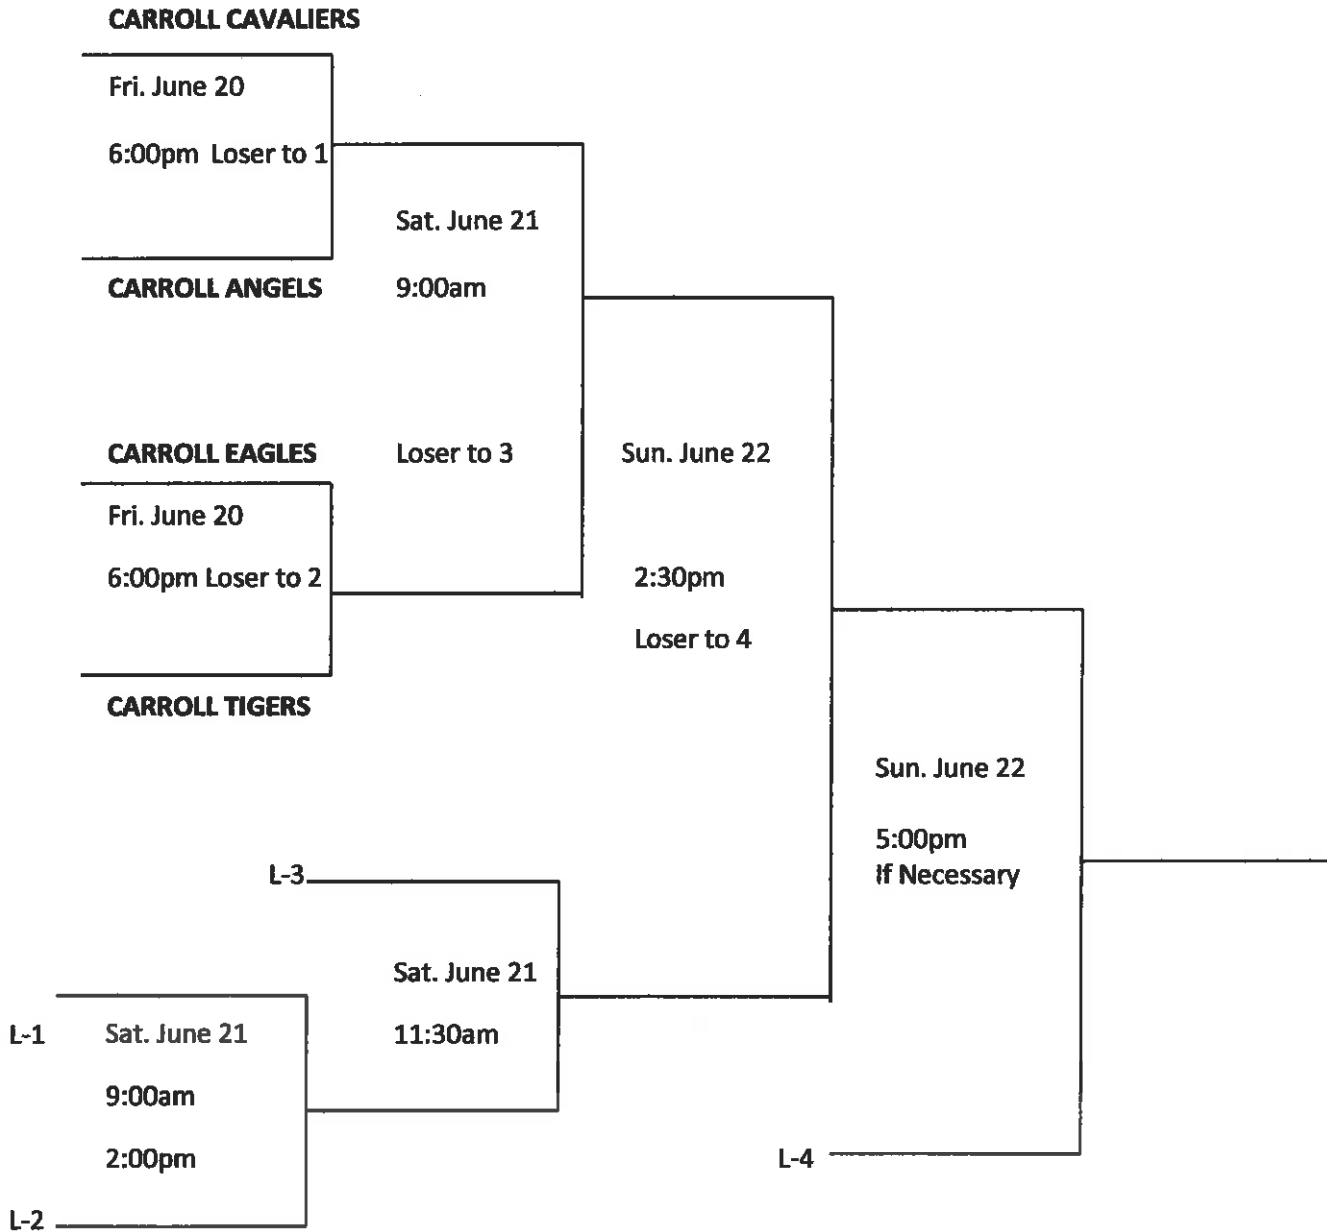

SOUTHWEST VA. GIRLS SOFTBALL TOURNAMENT

2014

GIRLS 10 & Under "POOL A" Bracket

Games Played at Randolph Park

Dublin 1, Dublin 2, Pulaski, Rural Retreat

SOUTHWEST VA. GIRLS SOFTBALL TOURNAMENT

2014

GIRLS 10 & Under "POOL B" Bracket

Games Played at Carroll Recreation Park

Carroll Angels, Carroll Cavaliers, Carroll Eagles, Carroll Tigers

SOUTHWEST VA. GIRLS SOFTBALL TOURNAMENT

2014

GIRLS 10 & Under "POOL C" Bracket

Games Played at Grayson Rec. Park

Grayson Lady Devils, Grayson Red Sox, Fries Wildcats, Sheffey

SOUTHWEST VA. GIRLS SOFTBALL TOURNAMENT

2014

GIRLS 10 & Under "POOL D" Bracket

Games Played at Mt. View Park

Galax Maroon Tide, Galax Lightning, Max Meadows, Wytheville Maroon, Wytheville Maroon/Silver