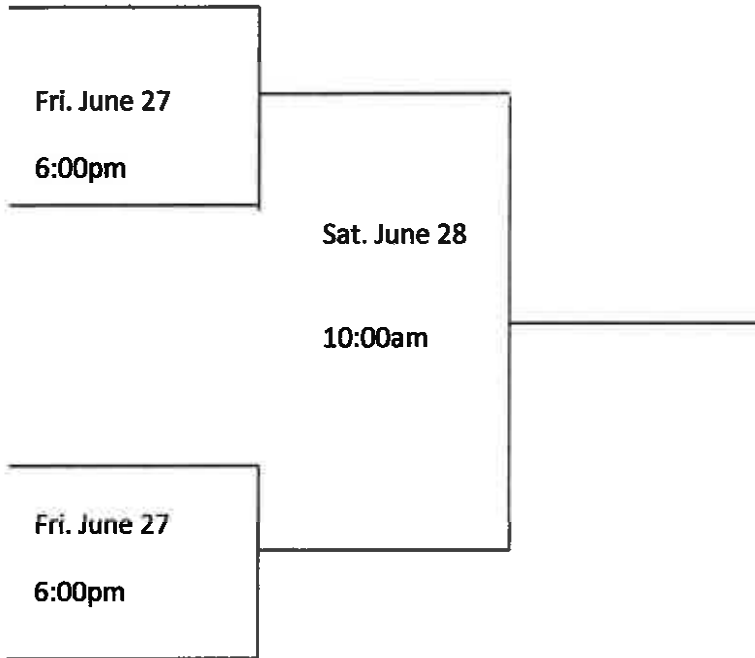

SOUTHWEST VA. GIRLS SOFTBALL TOURNAMENT

2014

GIRLS 10 & Under "POOL A" Bracket

Games Played at Randolph Park

Dublin 1, Dublin 2, Pulaski, Rural Retreat

SOUTHWEST VA. GIRLS SOFTBALL TOURNAMENT

2014

GIRLS 10 & Under "POOL B" Bracket

Games Played at Carroll Recreation Park

Carroll Angels, Carroll Cavaliers, Carroll Eagles, Carroll Tigers

SOUTHWEST VA. GIRLS SOFTBALL TOURNAMENT

2014

GIRLS 10 & Under "POOL C" Bracket

Games Played at Grayson Rec. Park

Grayson Lady Devils, Grayson Red Sox, Fries Wildcats, Sheffey

SOUTHWEST VA. GIRLS SOFTBALL TOURNAMENT

2014

GIRLS 10 & Under "POOL D" Bracket

Games Played at Mt. View Park

Galax Maroon Tide, Galax Lightning, Max Meadows, Wytheville Maroon, Wytheville Maroon/Silver

SOUTHWEST VA. GIRLS SOFTBALL TOURNAMENT

2014

GIRLS 10 & Under CHAMPIONSHIP Bracket

Games Played at Randolph Park

GIRLS 13 & Under CHAMPIONSHIP

Sat. June 28 SWVA East Champion vs SWVA West Champion at Randolph Park